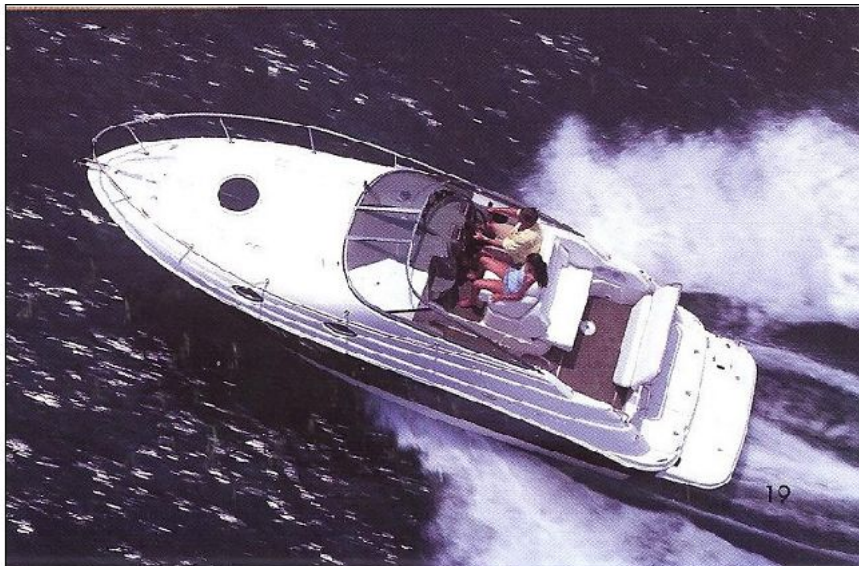

THE YACHTING ADDRESS

REGAL 2665

plus de 250 bateaux à découvrir sur notre site : www.yachtingaddress.com
83600 Port Fréjus - Tel +33(0)4.94.44.58.98 - contact@yachtingaddress.com

THE YACHTING ADDRESS

REGAL 2665