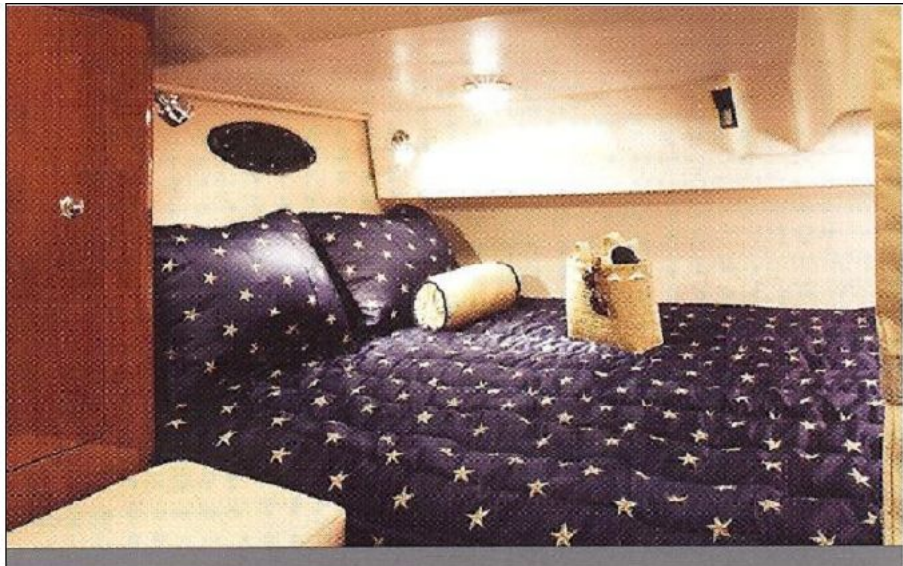

THE YACHTING ADDRESS

REGAL 2665

plus de 250 bateaux à découvrir sur notre site : www.yachtingaddress.com
83600 Port Fréjus - Tel +33(0)4.94.44.58.98 - contact@yachtingaddress.com

THE YACHTING ADDRESS

REGAL 2665